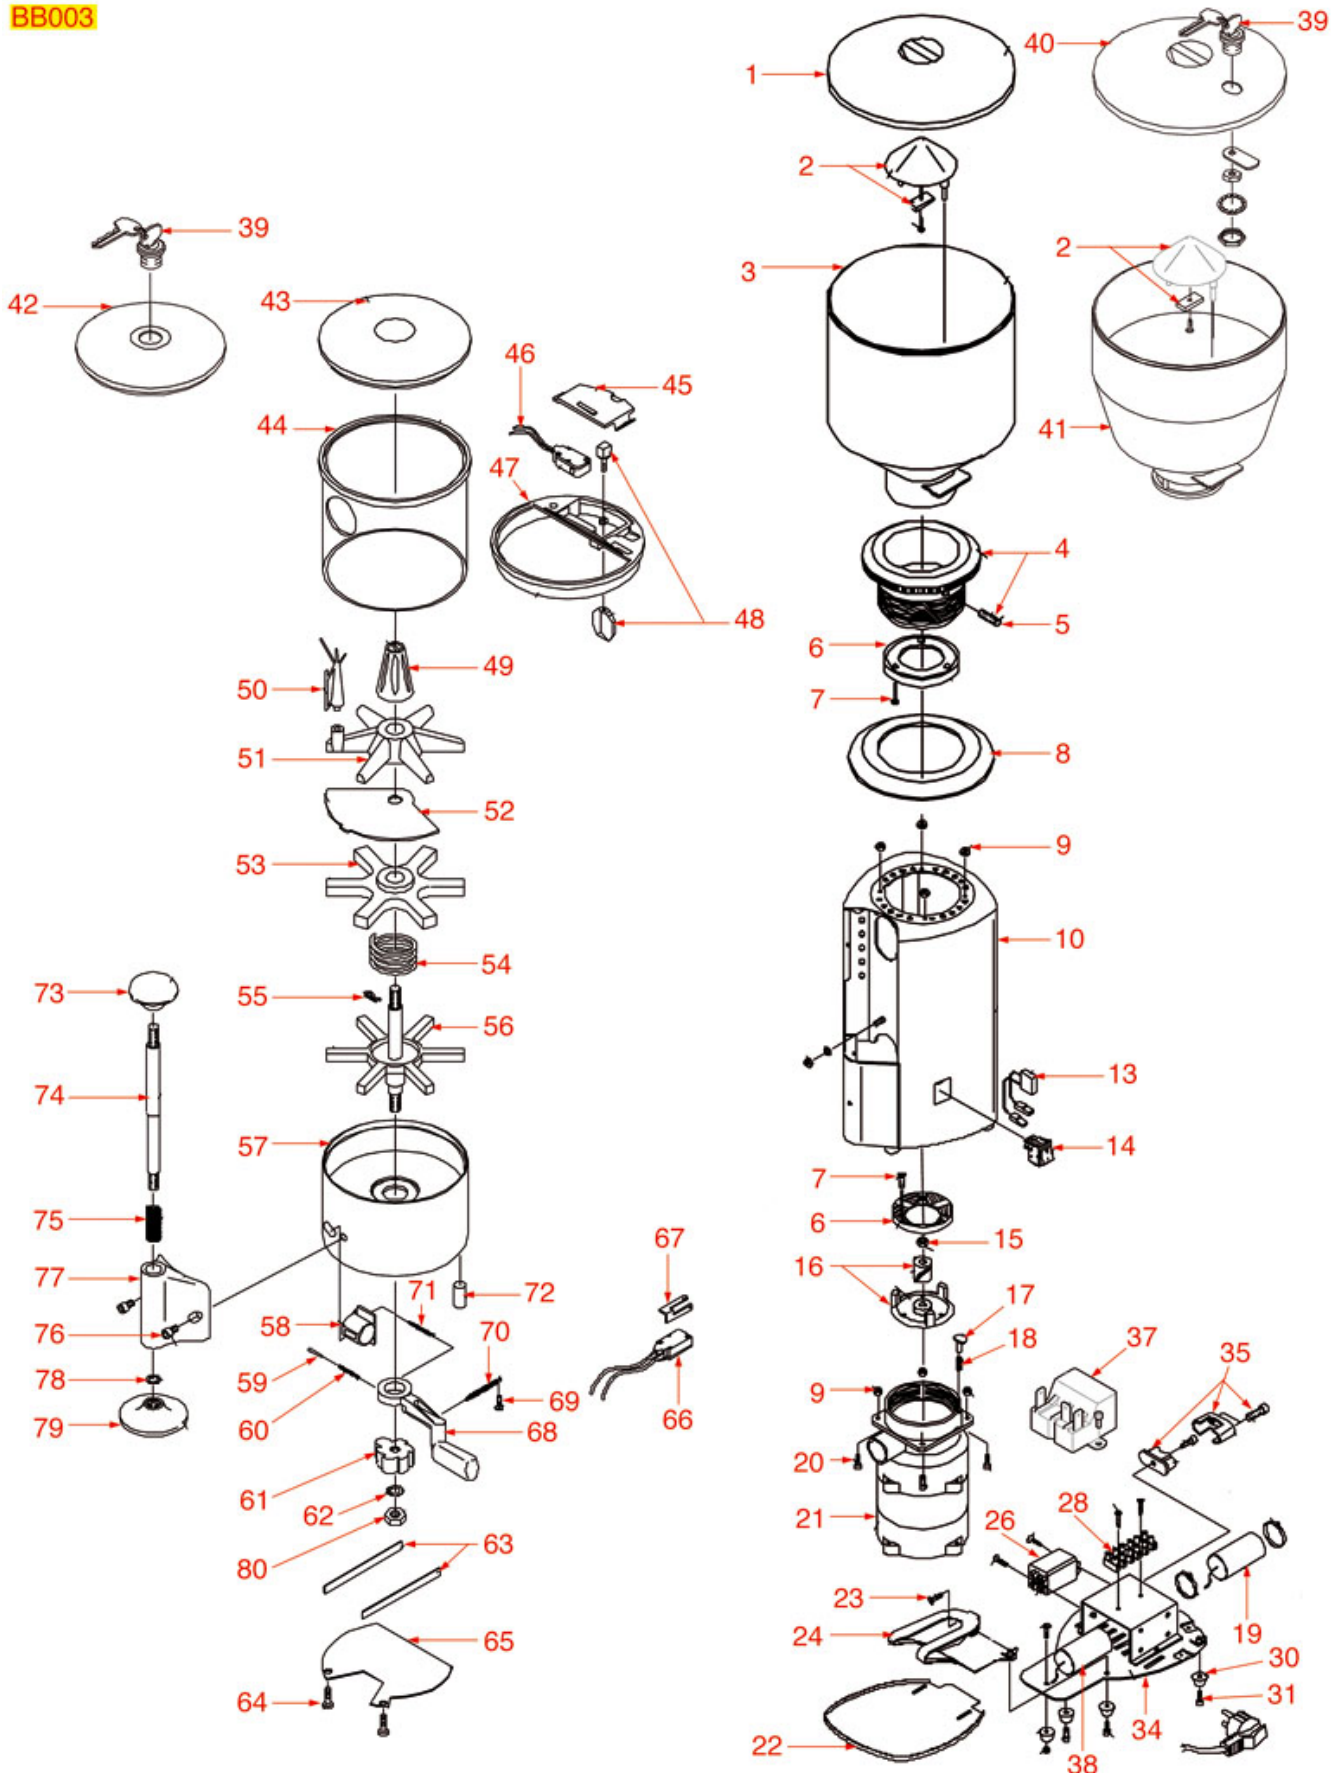

GRINDER ASSEMBLY BB003

BB003

BEMC05

Positions without LF code no.: upon request

BEZZERA

Position	LF code no.	Description
1	1252304	COFFEE HOPPER LID $\varnothing$ 185 mm
2	1252379	COFFEE HOPPER INNER PROTECTION
3	1080075	COFFEE HOPPER
4	1252285	GRINDING BURRS TOP HOLDER W/RING NUT
6	1251061	GRINDING BURRS OBEL-CARIMALI (PAIR) LEFT
7	1528001	SCREW M4x10 UNI 6109
8	1186695	SCREW COVER RING NUT $\varnothing$ 126 mm
14	3319934	ORANGE BIPOLAR SWITCH 16A 250V
15	3060069	S/STEEL HEXAGONAL MEDIUM NUT M8 UNI 5588
16	1251113	GRINDING BURRS BOTTOM HOLDER
17	1252281	LOCKING PIN
18	1250265	LOCKING PIN SPRING
19	3068010	CAPACITOR μF 6.3 450V 50/60Hz
26	1351508	RELAY 10A 230V
30	1313106	RUBBER FOOT
31	1528001	SCREW M4x10 UNI 6109
39	1388501	COVER LOCK
43	1252283	DOSER LID
44	1090019	DOSER CYLINDER $\varnothing$ 120x117 mm
46	1240802	MICROSWITCH 6A 250V
47	1252287	MICROSWITCH HOLDER
49	1252280	DOSE ADJUSTMENT KNOB
50	1250266	DOSER SCRAPER
51	1343939	TOP STAR
52	1252282	DOSER SHEET
53	1343940	MIDDLE STAR
54	1250260	STAR SPRING
56	1343941	BOTTOM STAR
58	1252278	COUNTER FOR COFFEE GRINDER
59	1252436	PIN FOR DOSER LEVER SPRING
60	1250267	PEG SPRING
61	1252437	6-TEETH PAWL
63	1250174	SHEET SPRING 89 mm
66	1240802	MICROSWITCH 6A 250V
68	1252291	DOSER LEVER
69	1528630	STAINLESS STEEL SCREW M5x10 mm UNI 5739
70	1250263	DOSER LEVER RETURN SPRING
71	1250261	STROKE COUNTER SPRING
74	1324206	COFFEE TAMPER PIN
75	1250264	ROD SPRING
76	1528630	STAINLESS STEEL SCREW M5x10 mm UNI 5739