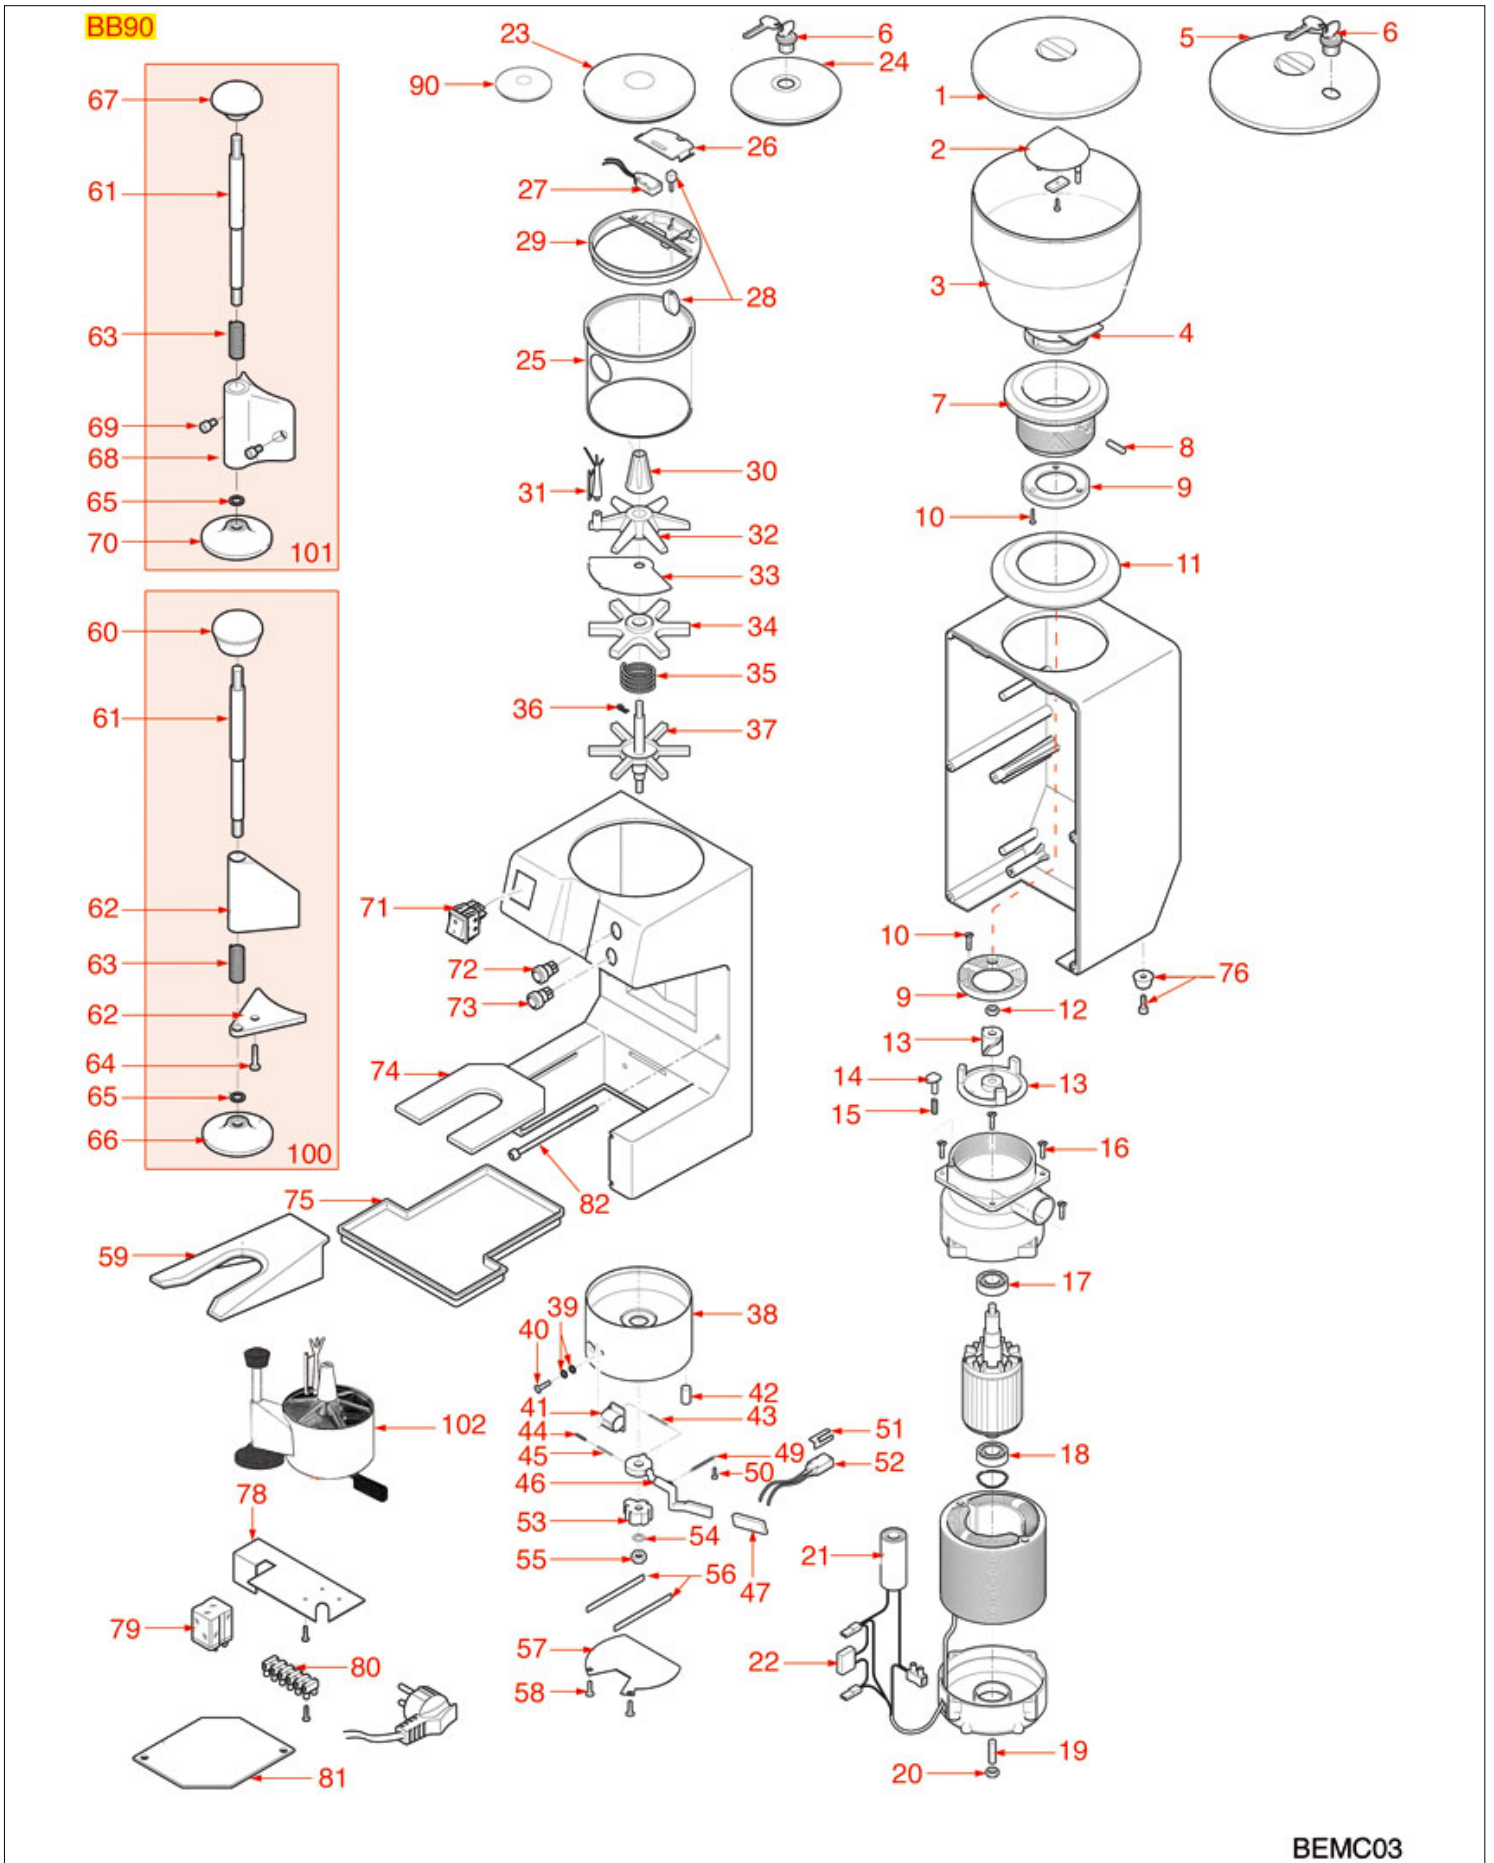

GRINDER ASSEMBLY BB90

BEZZERA

Position	LF code no.	Description
1	1252304	COFFEE HOPPER LID $\varnothing$ 185 mm
2	1252295	COFFEE HOPPER INNER PROTECTION
2	1252379	COFFEE HOPPER INNER PROTECTION
3	1080075	COFFEE HOPPER
6	1388501	COVER LOCK
7	1252285	GRINDING BURRS TOP HOLDER W/RING NUT
9	1251061	GRINDING BURRS OBEL-CARIMALI (PAIR) LEFT
10	1528001	SCREW M4x10 UNI 6109
11	1186695	SCREW COVER RING NUT $\varnothing$ 126 mm
13	1251113	GRINDING BURRS BOTTOM HOLDER
14	1252281	LOCKING PIN
15	1250265	LOCKING PIN SPRING
16	1528023	S/STEEL CROSS SCREW M5x16 mm UNI 7688
21	3068019	CAPACITOR μF 12.5 450V 50/60Hz
23	1252283	DOSER LID
24	1252284	DOSER LID WITH KEY
25	1090019	DOSER CYLINDER $\varnothing$ 120x117 mm
27	1240802	MICROSWITCH 6A 250V
29	1252287	MICROSWITCH HOLDER
30	1252280	DOSE ADJUSTMENT KNOB
31	1250266	DOSER SCRAPER
32	1343939	TOP STAR
33	1252282	DOSER SHEET
34	1343940	MIDDLE STAR
35	1250260	STAR SPRING
37	1343941	BOTTOM STAR
40	1528630	STAINLESS STEEL SCREW M5x10 mm UNI 5739
41	1252278	COUNTER FOR COFFEE GRINDER
43	1250261	STROKE COUNTER SPRING
44	1252436	PIN FOR DOSER LEVER SPRING
45	1250267	PEG SPRING
46	1252291	DOSER LEVER
47	1252292	LEVER COVER
49	1250263	DOSER LEVER RETURN SPRING
50	1528630	STAINLESS STEEL SCREW M5x10 mm UNI 5739
52	1240802	MICROSWITCH 6A 250V
53	1252437	6-TEETH PAWL
56	1250174	SHEET SPRING 89 mm
58	1528630	STAINLESS STEEL SCREW M5x10 mm UNI 5739
59	1252286	FILTER HOLDER FORK
61	1324206	COFFEE TAMPER PIN
63	1250264	ROD SPRING
69	1528630	STAINLESS STEEL SCREW M5x10 mm UNI 5739
71	3319934	ORANGE BIPOLAR SWITCH 16A 250V
72	1319003	BLACK SINGLE POLE PUSH-BUTTON 0.7A 250V
73	9014062	RED SINGLE-POLE PUSH-BUTTON 0.7A 250V
74	1252004	FILTER HOLDER FORK
75	1252277	COFFEE COLLECTION TRAY
76	1313106	RUBBER FOOT
77	1528001	SCREW M4x10 UNI 6109
79	1351508	RELAY 10A 230V
100	1385506	COFFEE TAMPER COMPLETE
101	1385507	COFFEE TAMPER COMPLETE
102	1090512	COMPLETE DISPENSER