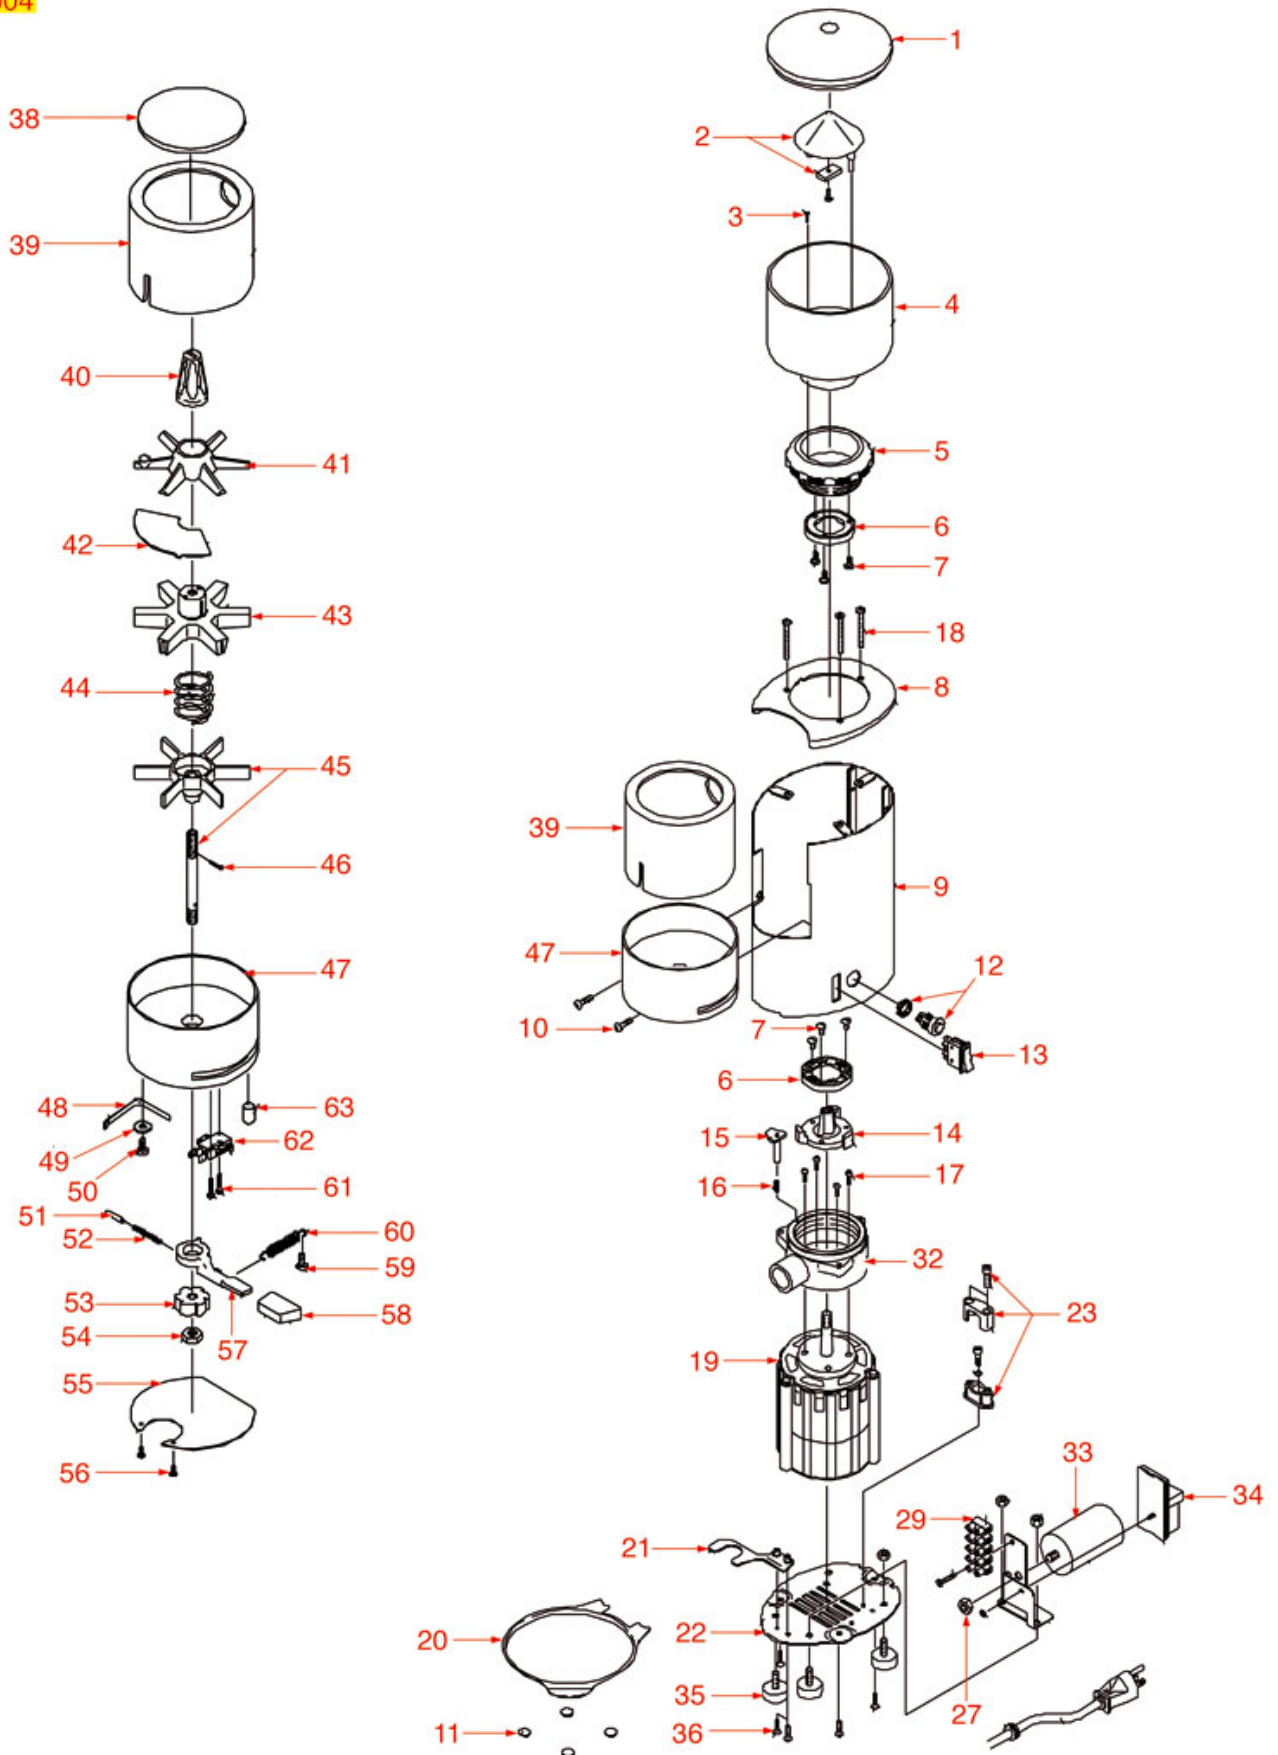

GRINDER ASSEMBLY BB004

BB004

BEMC04

BEZZERA

Position	LF code no.	Description
1	1252301	COFFEE HOPPER LID
2	1252379	COFFEE HOPPER INNER PROTECTION
4	1080938	COFFEE HOPPER 250 gr
5	1252300	GRINDING BURRS TOP HOLDER W/RING NUT
6	1251062	GRINDING BURRS OBEL (PAIR) LEFT
7	3528291	CROSS HEAD FLUSH SCREW M4x8 UNI 7688
14	1251063	GRINDING BURRS BOTTOM HOLDER
15	1324941	LOCKING PIN
27	3060069	S/STEEL HEXAGONAL MEDIUM NUT M8 UNI 5588
33	3068010	CAPACITOR μF 6.3 450V 50/60Hz
38	1252279	DOSER LID
40	1252280	DOSE ADJUSTMENT KNOB
44	1250260	STAR SPRING
48	1250175	SHEET SPRING
50	1528630	STAINLESS STEEL SCREW M5x10 mm UNI 5739
54	3060069	S/STEEL HEXAGONAL MEDIUM NUT M8 UNI 5588
60	1250263	DOSER LEVER RETURN SPRING