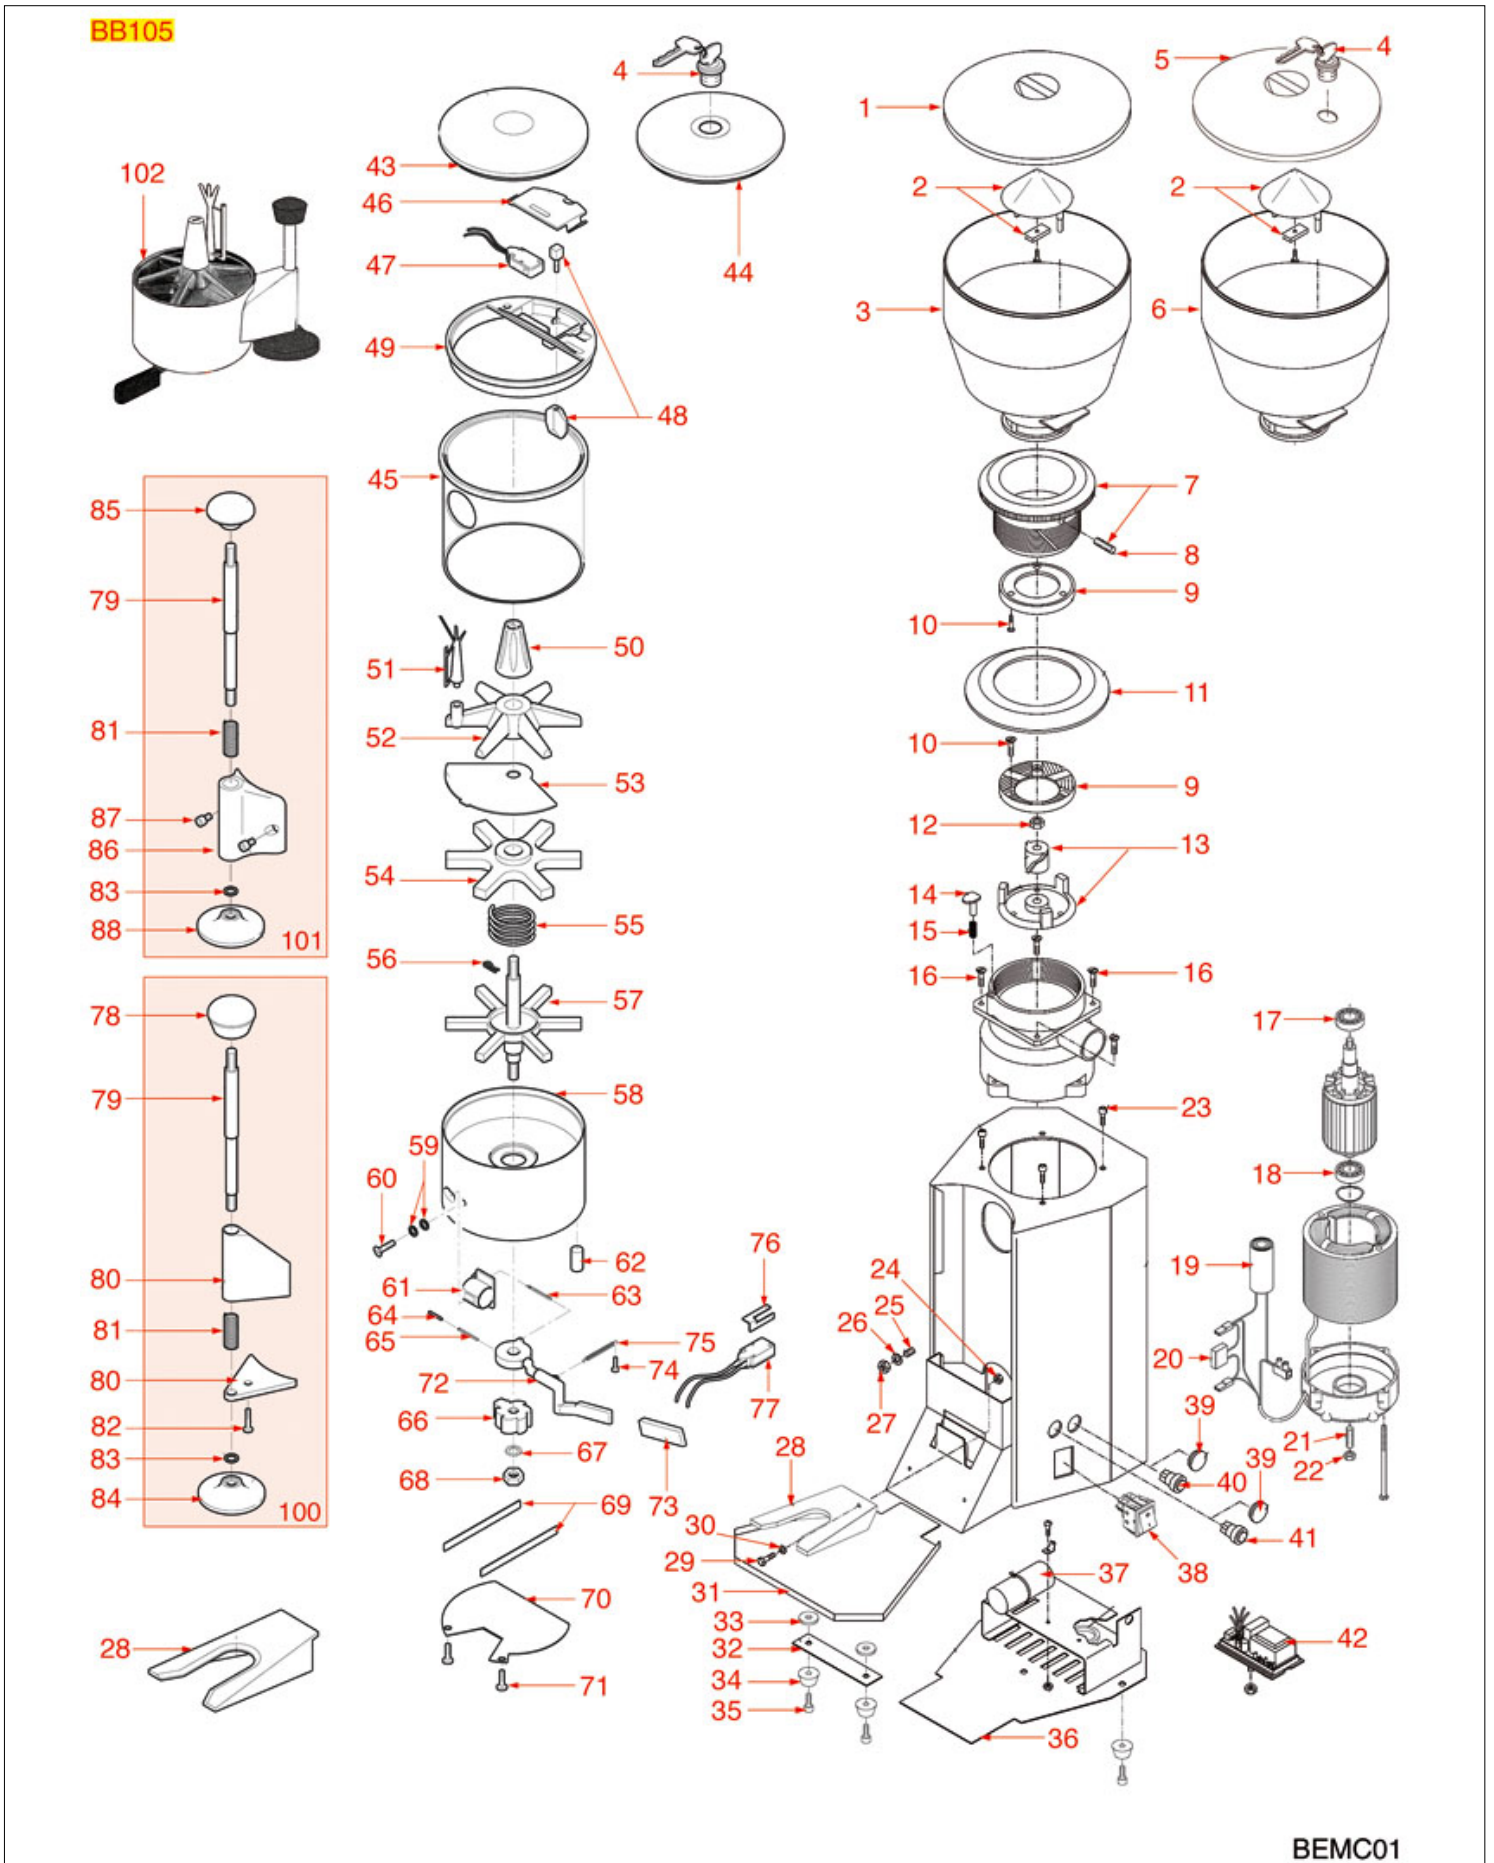

Suitable universal spare parts may not be included

GRINDER ASSEMBLY BB105

BEZZERA

Position	LF code no.	Description
1	1252304	COFFEE HOPPER LID ø 185 mm
2	1252379	COFFEE HOPPER INNER PROTECTION
3	1080075	COFFEE HOPPER
4	1388501	COVER LOCK
7	1252285	GRINDING BURRS TOP HOLDER W/RING NUT
9	1251061	GRINDING BURRS OBEL-CARIMALI (PAIR) LEFT
10	1528001	SCREW M4x10 UNI 6109
11	1186695	SCREW COVER RING NUT ø 126 mm
12	3060069	S/STEEL HEXAGONAL MEDIUM NUT M8 UNI 5588
13	1251113	GRINDING BURRS BOTTOM HOLDER
14	1252281	LOCKING PIN
15	1250265	LOCKING PIN SPRING
16	1528023	S/STEEL CROSS SCREW M5x16 mm UNI 7688
19	3068019	CAPACITOR µF 12.5 450V 50/60Hz
22	3060054	ST.STEEL HEXAGONAL NORM.NUT M10 UNI 5588
23	1528023	S/STEEL CROSS SCREW M5x16 mm UNI 7688
28	1252286	FILTER HOLDER FORK
34	1313106	RUBBER FOOT
35	1528001	SCREW M4x10 UNI 6109
38	3319934	ORANGE BIPOLAR SWITCH 16A 250V
43	1252283	DOSER LID
45	1090019	DOSER CYLINDER ø 120x117 mm
47	1240802	MICROSWITCH 6A 250V
49	1252287	MICROSWITCH HOLDER
50	1252280	DOSE ADJUSTMENT KNOB
51	1250266	DOSER SCRAPER
52	1343939	TOP STAR
53	1252282	DOSER SHEET
54	1343940	MIDDLE STAR
55	1250260	STAR SPRING
57	1343941	BOTTOM STAR
60	1528630	STAINLESS STEEL SCREW M5x10 mm UNI 5739
61	1252278	COUNTER FOR COFFEE GRINDER
63	1250261	STROKE COUNTER SPRING
64	1252436	PIN FOR DOSER LEVER SPRING
65	1250267	PEG SPRING
66	1252437	6-TEETH PAWL
69	1250174	SHEET SPRING 89 mm
72	1252291	DOSER LEVER
73	1252292	LEVER COVER
74	1528630	STAINLESS STEEL SCREW M5x10 mm UNI 5739
75	1250263	DOSER LEVER RETURN SPRING
79	1324206	COFFEE TAMPER PIN
81	1250264	ROD SPRING
87	1528630	STAINLESS STEEL SCREW M5x10 mm UNI 5739
100	1385506	COFFEE TAMPER COMPLETE
101	1385507	COFFEE TAMPER COMPLETE
102	1090512	COMPLETE DISPENSER