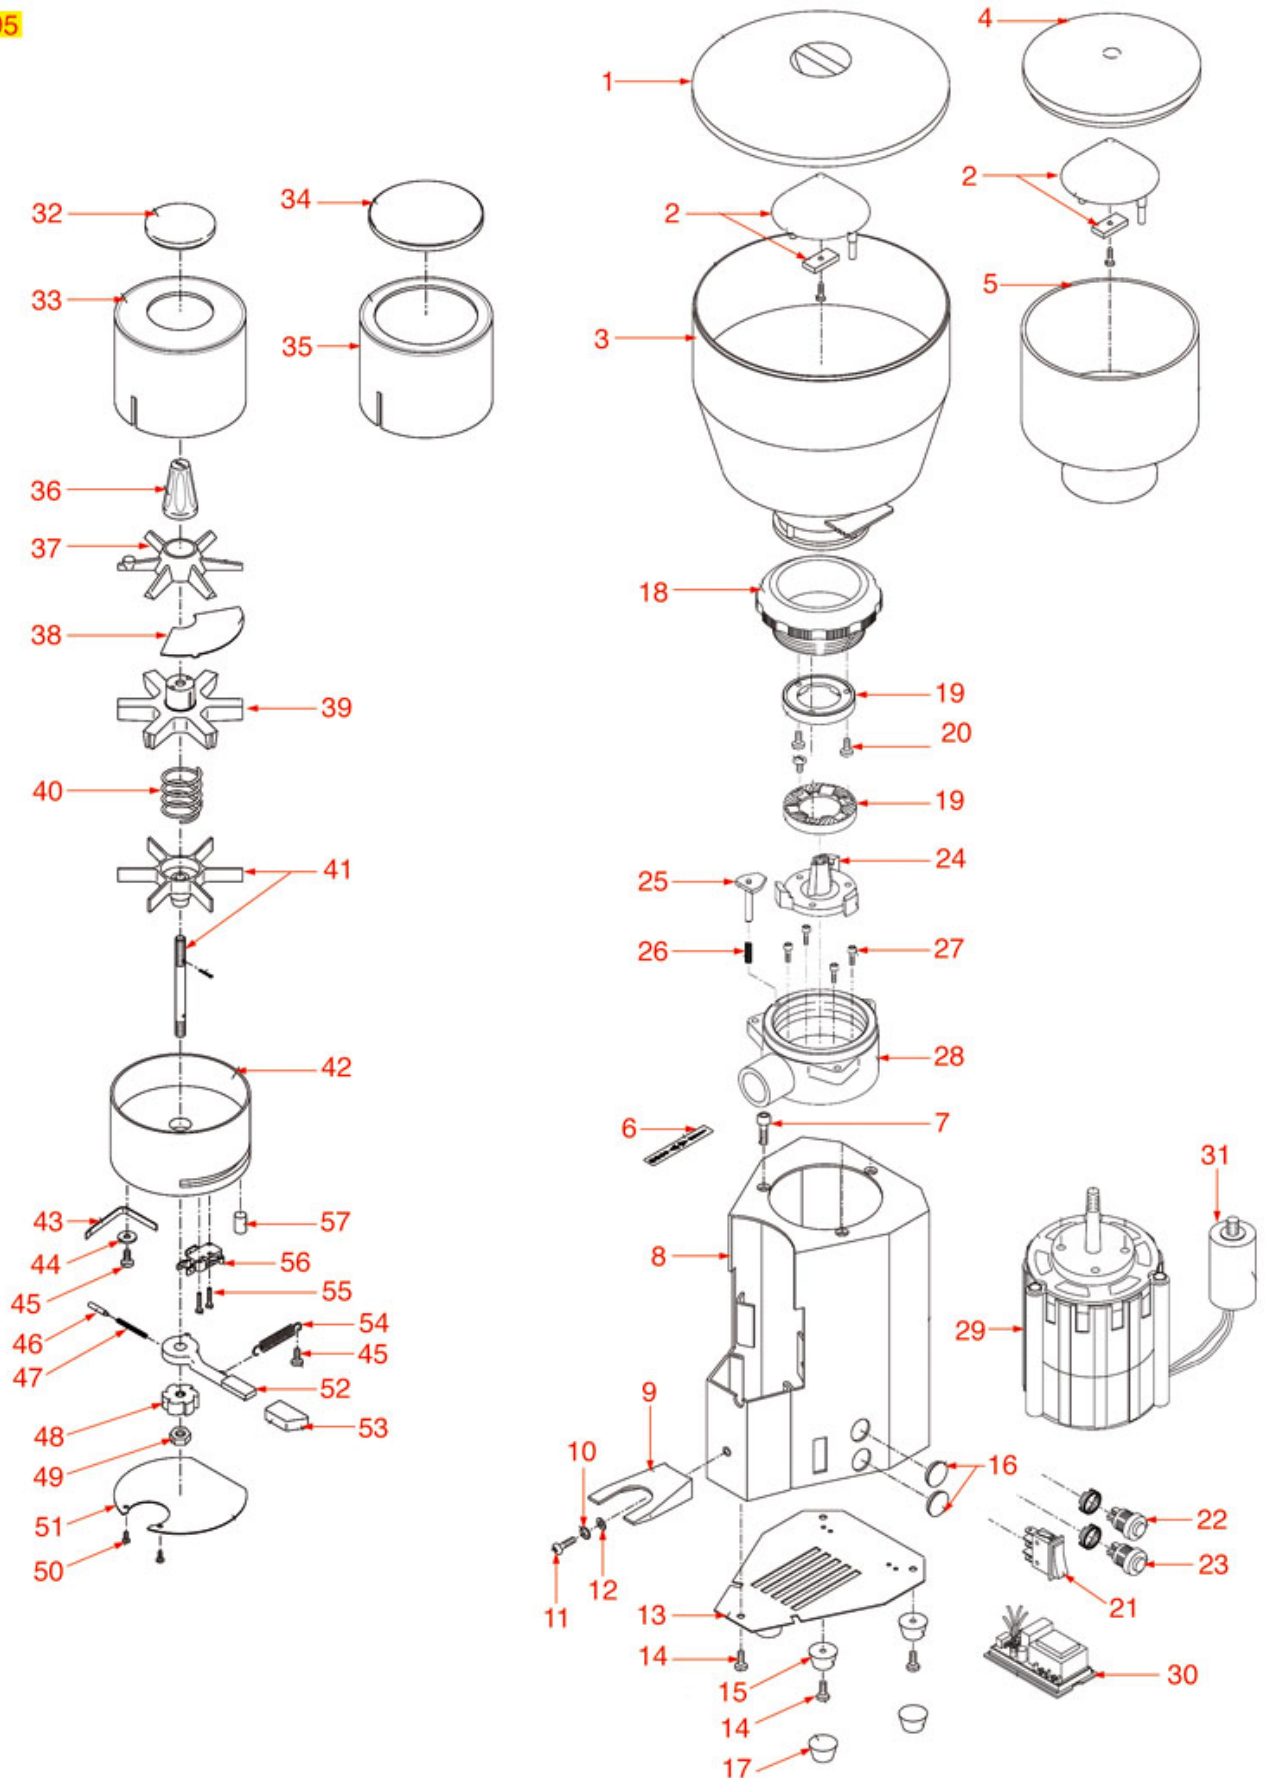

GRINDER ASSEMBLY BB95

BB95

BEMC02

BEZZERA

Position	LF code no.	Description
1	1252304	COFFEE HOPPER LID $\varnothing$ 185 mm
2	1252295	COFFEE HOPPER INNER PROTECTION
2	1252379	COFFEE HOPPER INNER PROTECTION
4	1252301	COFFEE HOPPER LID
5	1080938	COFFEE HOPPER 250 gr
7	1528023	S/STEEL CROSS SCREW M5x16 mm UNI 7688
9	1252299	FILTER HOLDER FORK
14	1528001	SCREW M4x10 UNI 6109
15	1313106	RUBBER FOOT
18	1252300	GRINDING BURRS TOP HOLDER W/RING NUT
19	1251062	GRINDING BURRS OBEL (PAIR) LEFT
20	3528291	CROSS HEAD FLUSH SCREW M4x8 UNI 7688
24	1251063	GRINDING BURRS BOTTOM HOLDER
25	1324941	LOCKING PIN
31	3068010	CAPACITOR μF 6.3 450V 50/60Hz
32	1090020	DOSER LID $\varnothing$ 58 mm
34	1252279	DOSER LID
35	1252276	DOSER CYLINDER
36	1252280	DOSE ADJUSTMENT KNOB
40	1250260	STAR SPRING
43	1250175	SHEET SPRING
45	1528630	STAINLESS STEEL SCREW M5x10 mm UNI 5739
48	1252303	PAWL GEAR 6 TEETH
49	3060069	S/STEEL HEXAGONAL MEDIUM NUT M8 UNI 5588
53	1252297	LEVER COVER
54	1250263	DOSER LEVER RETURN SPRING